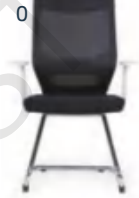

中背
Low back.

L600*W650*H1050

HY-518 C

中背带弓形脚底座
Low back with cantilever base.

L580*W650*H970