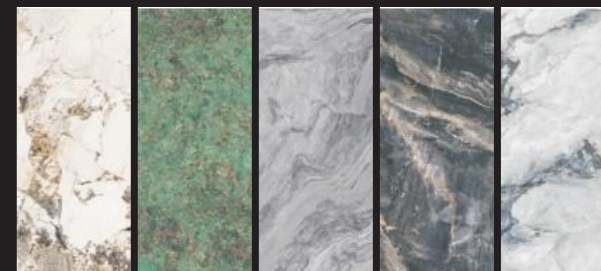

New material market pursuit

全新材料 市场追捧

洞悉趋势，把握需求，新的思考与实践随之而来，2022年佰家祥家居聚焦用户需求，将艺术设计与创新科技相融，以大师级匠造推出多款臻品激光全色背景墙新作，新型材料背景，摒弃了大理石的厚重，拥有1200*2800*8mm、1200*2400*8mm黄金规格，一片到顶，无缝衔接，连纹设计等美感，联起人们对质感生活的期待与想象，引领美好未来之家新风尚。

9001
潘朵拉

9002
亚马逊绿

9003
希夏邦马

9005
纵横天涯

9006
北国之韵