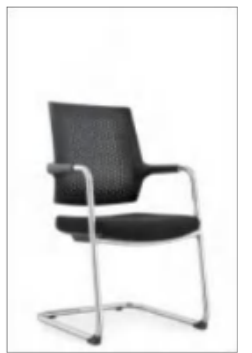

935

655

Model.CH-240A-WB-KT

655

Model.CH-240B-QW

565

Model.CH-240C-SL