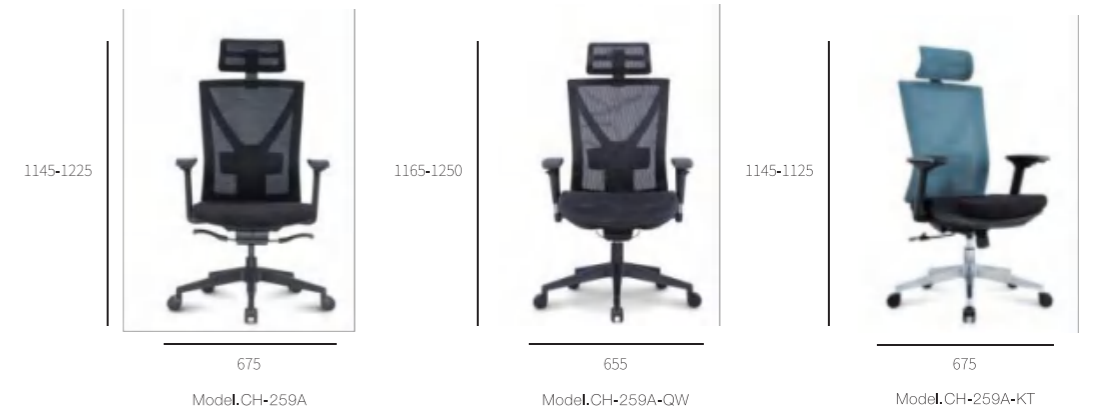

Yeas背部“Y”字形设计，搭配硬朗厚实的线条，彰显科技感，配有可升降腰靠，让腰部获得有利支撑，缓解久坐对身体脊椎的压迫。

The “Y” shape design on the back of Yeas, with a strong and thick line, highlights the sense of technology. It is equipped with a liftable lumbar support to give the waist a favorable support and relieve the compression of the body's spine.