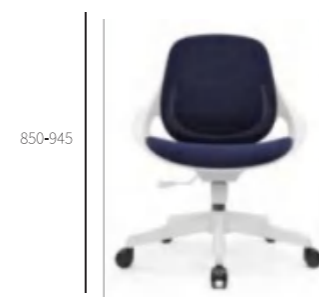

CH-290

Office chair

600

Model.CH-290B(BLUE)