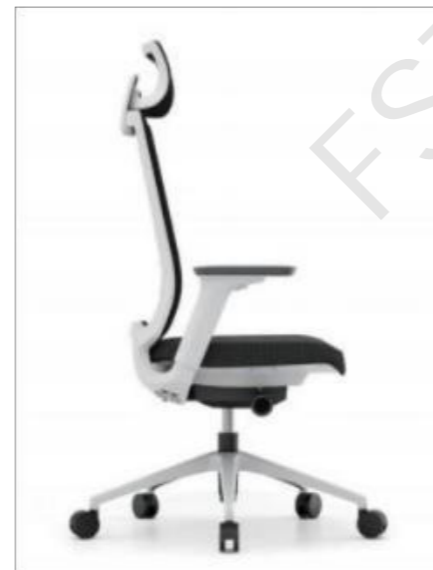

Heart Move

Though quiet and flourishing, create distinctive chair, the design is bound to get your sincerely smile, just a blink of eye, resulting the heart move.

FST Limited HK