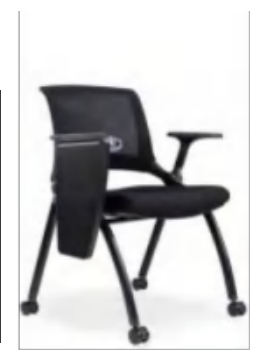

850

590

Model.CH-270CX-2

Karer 培训椅轻巧时尚,可折叠功能减少了储存空间,可选配轮子和写字板,增加了实用性。

The Karer training chair is light and stylish, the foldable function reduces the storage space, and the wheels and writing board are optional, which increases the practicality.