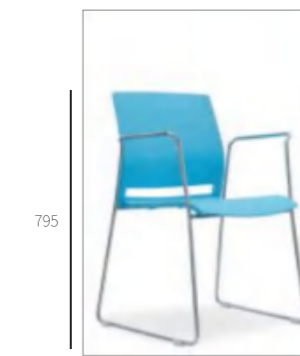

540

Model.CH-245C-LS-F1