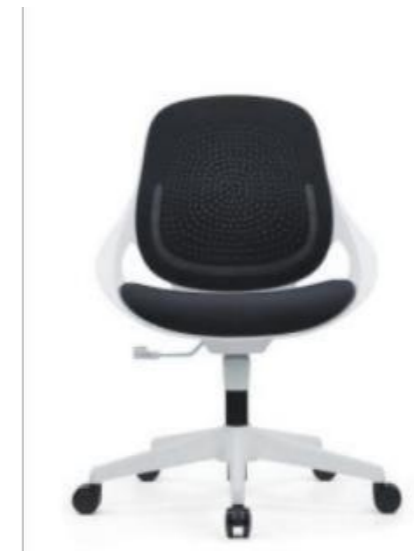

IT'S ALL WORTH IT. —

Graceful's simple and pure conquer the discerning gaze, and the breathable chair back that simulates the natural curvature of the human spine and the stylish armrest design achieve the infinite lightness of the front of the chair.

Graceful简约纯粹征服挑剔的眼光,模拟人体脊柱自然曲率的透气椅背与时尚的扶手一体化设计,达到了椅子正面的无限轻灵。

The reason why Graceful's simple lines give you a clean, coordinated and comfortable feeling.