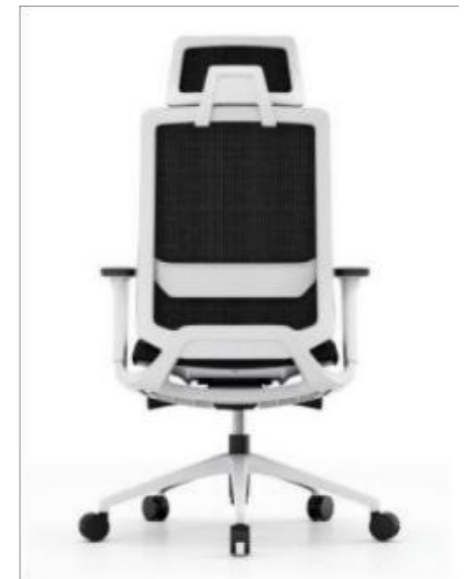

Heart Move

Though quiet and flourishing, create distinctive chair, the design is bound to get your sincerely smile, just a blink of eye, resulting the heart move.

FST Limited HK