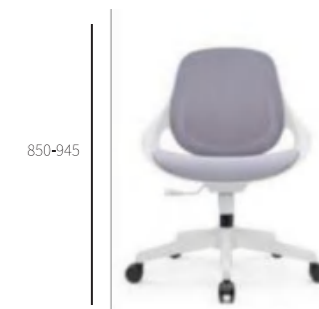

Supporting various postures while stimulating the blood circulation of the body, the simple lines and well-defined angles make this office chair stylish and not too exaggerated, suitable for any modern office space.

CH-290

Office chair

600

Model.CH-290B(BLUE)

600

Model.CH-290B(Black)

600

Model.CH-290B(Gray)