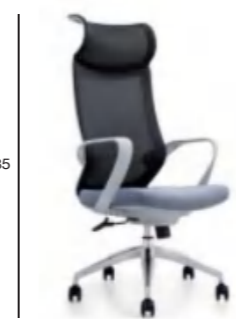

1185-1285

570

Model.CH-193A-HS

960-1060