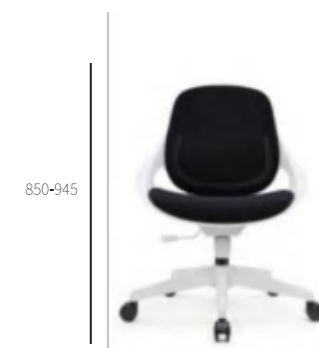

Supporting various postures while stimulating the blood circulation of the body, the simple lines and well-defined angles make this office chair stylish and not too exaggerated, suitable for any modern office space.

CH-290

Office chair

600

Model.CH-290B(BLUE)

600

Model.CH-290B(Black)

600

Model.CH-290B(Gray)