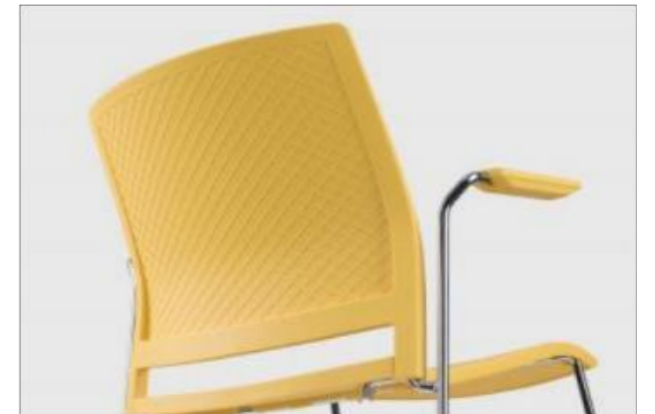

CH-252

Traning chair

430

Model.CH-251C-HS